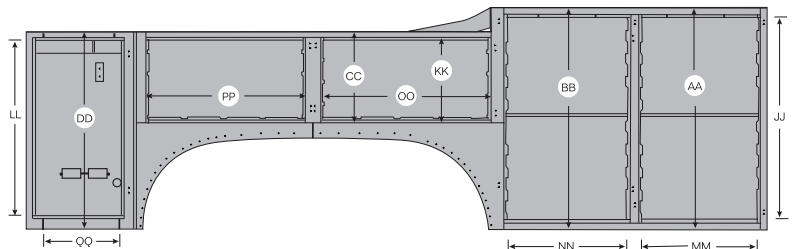

Left Hand Sidepack