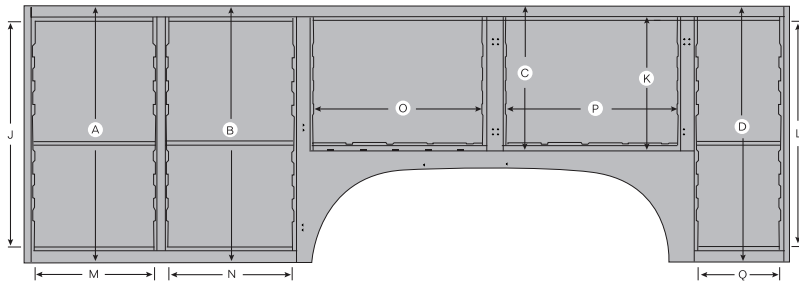

Left Hand Sidepack