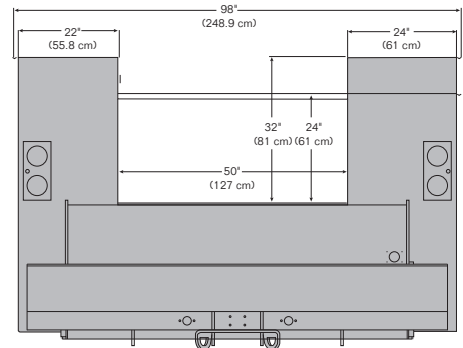

Left Hand Sidepack