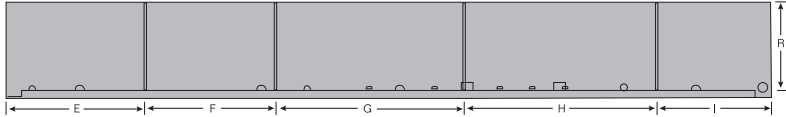

Left Hand Sidepack